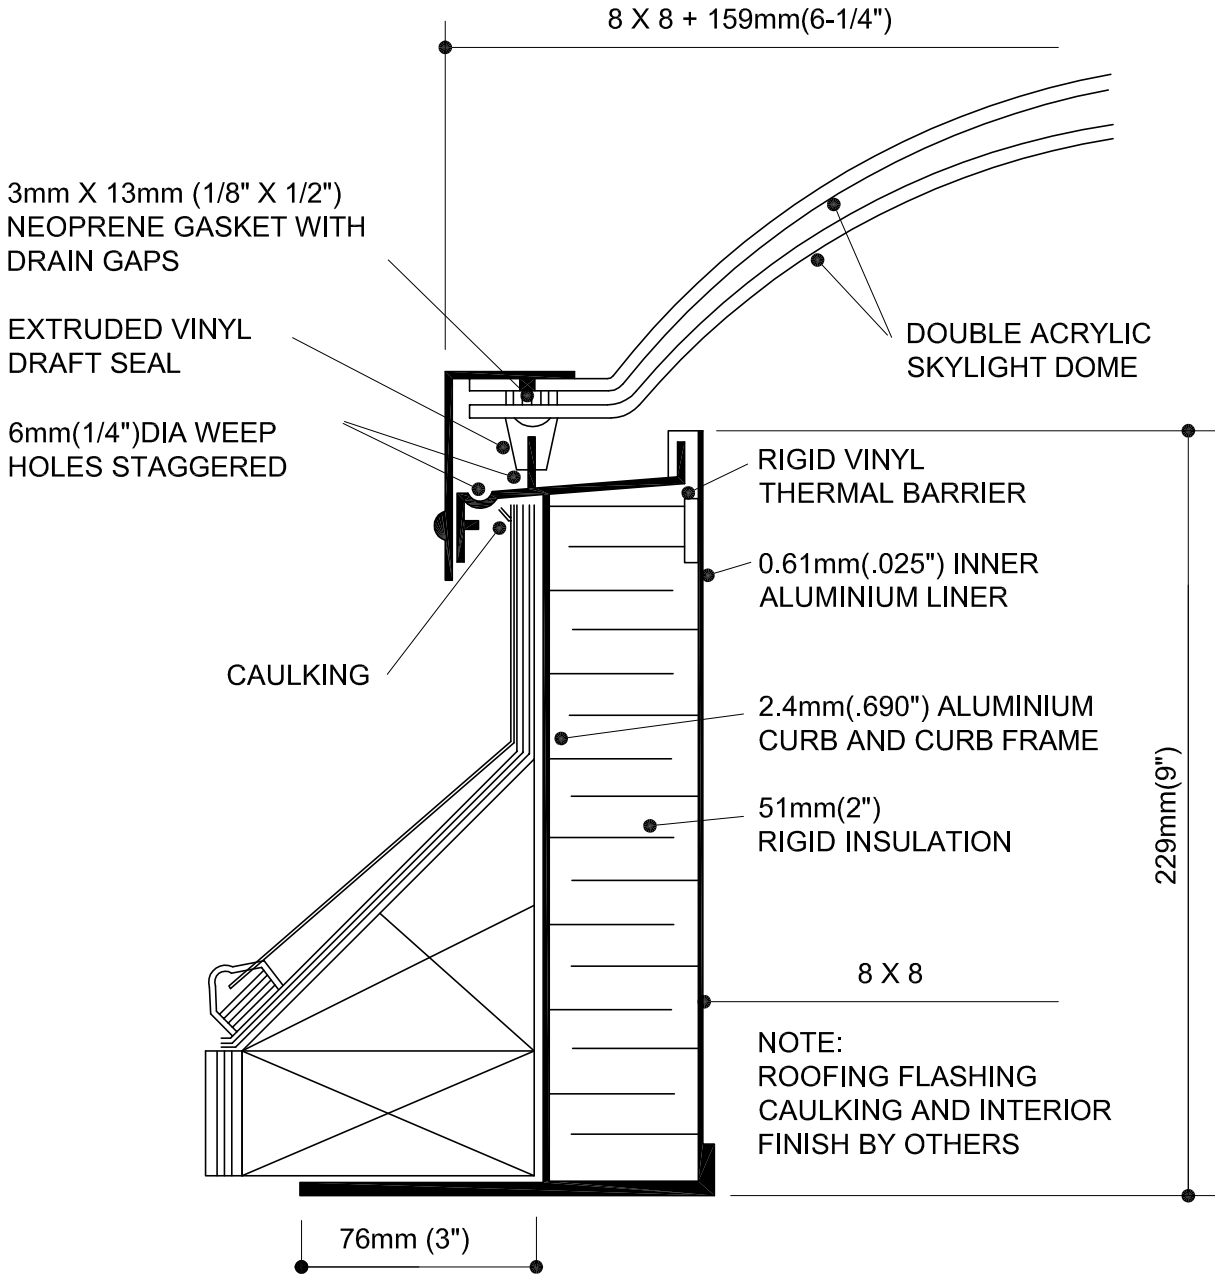

INSULATED CURB SKYLIGHTS ALUMINIUM

<p>THE USE OF THIS DRAWING IS RESTRICTED TO INSTRUCTIONS RECEIVED FROM ARCHITECTURAL PLASTICS LTD.</p> <p>COPYRIGHT RESTS WITH ARCHITECTURAL PLASTICS LTD. AT ALL TIMES</p>	<p style="margin: 0;">Architectural Plastics Limited</p> <p style="margin: 0; font-size: x-small;">707 Arrow Rd., Weston, Ont. M9M 2L4 AREA CODE 416 749-7070</p>	
TITLE	DATE	
PROJECT	SCALE	
ARCH.	DRW'N BY	
GEN. CONT.	DRAWG. No.	